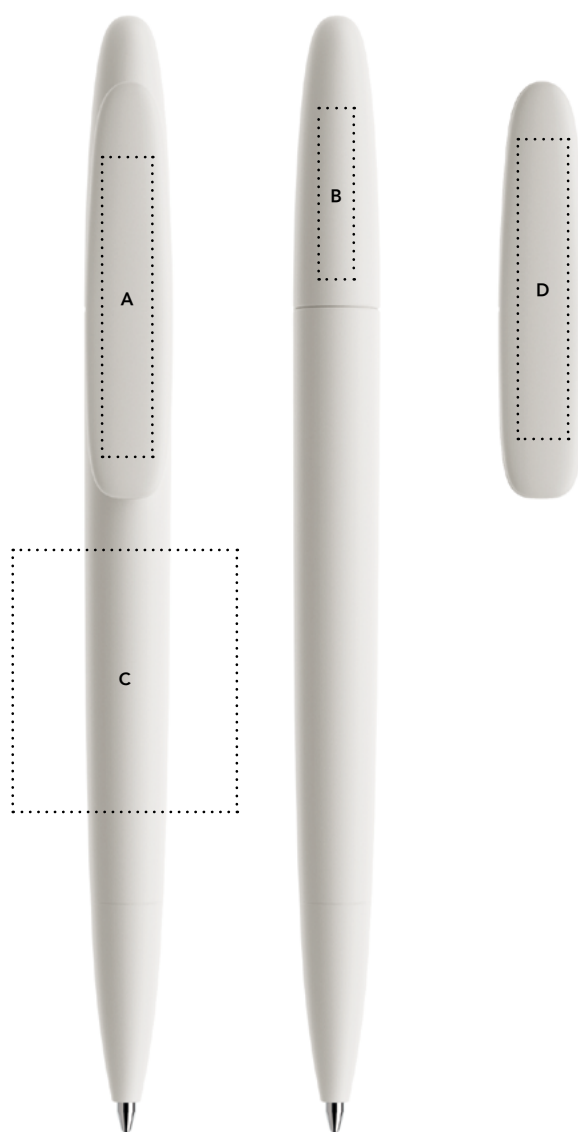

# DS5

## Print areas

		mm	Inch	Print	Notes
A	Clip	40 x 7	1,57 x 0,28	6 colours	Soft touch version 2 colours
B	Back cap	23 x 5	0,90 x 0,20	1 colour	-
C	Body	35 x 30	1,38 x 1,18	4 colours	Not available for Soft touch surface
D	Clip cover	40 x 7	1,57 x 0,28	2 colours	-

## QR Code's print areas. Each pen can feature only one QR Code.

		mm	Inch	Print	Notes
A	Clip	40 x 7	1,57 x 0,28	2 colours + white layer	Soft touch version 1 colour + white layer
D	Clip cover	40 x 7	1,57 x 0,28	2 colours + white layer	-