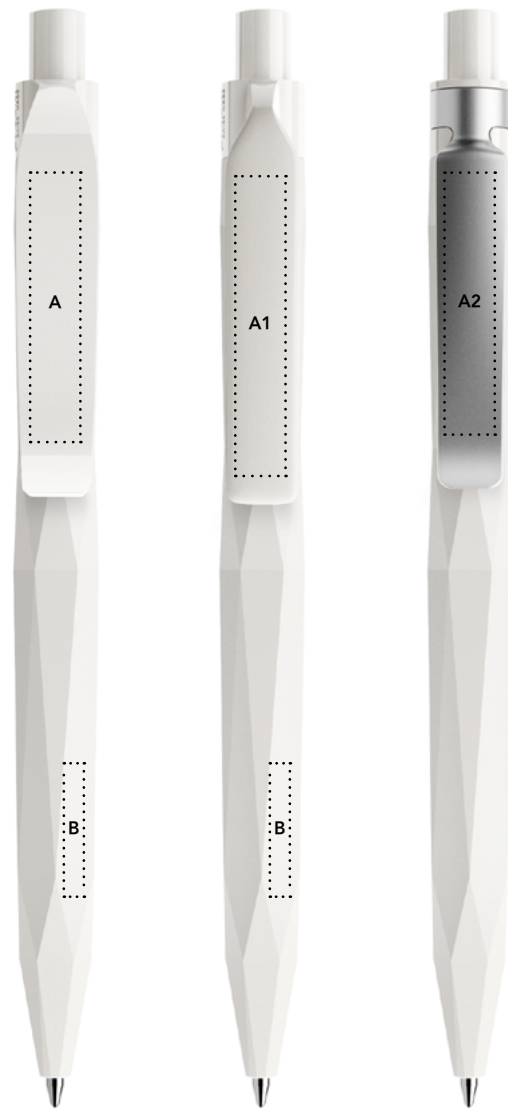

QS20

Print areas

		mm	Inch	Print	Notes
A	Curved clip	36 x 7	1,41 x 0,28	6 colours	-
A1	Flat clip	40 x 7	1,57 x 0,28	6 colours	-
A2	Metal clip	35 x 7	1,38 x 0,28	4 colours	Pad printing or laser engraving
B	Barrel	18 x 3	0,70 x 0,11	1 colour	Available only with matt surface. Not available with metal clip.

QR Code's print areas. Each pen can feature only one QR Code.

		mm	Inch	Print	Notes
A	Curved clip	36 x 7	1,41 x 0,28	2 colours + white layer	-
A1	Flat clip	40 x 7	1,57 x 0,28	2 colours + white layer	-

More info at prodir.com/cloudservices