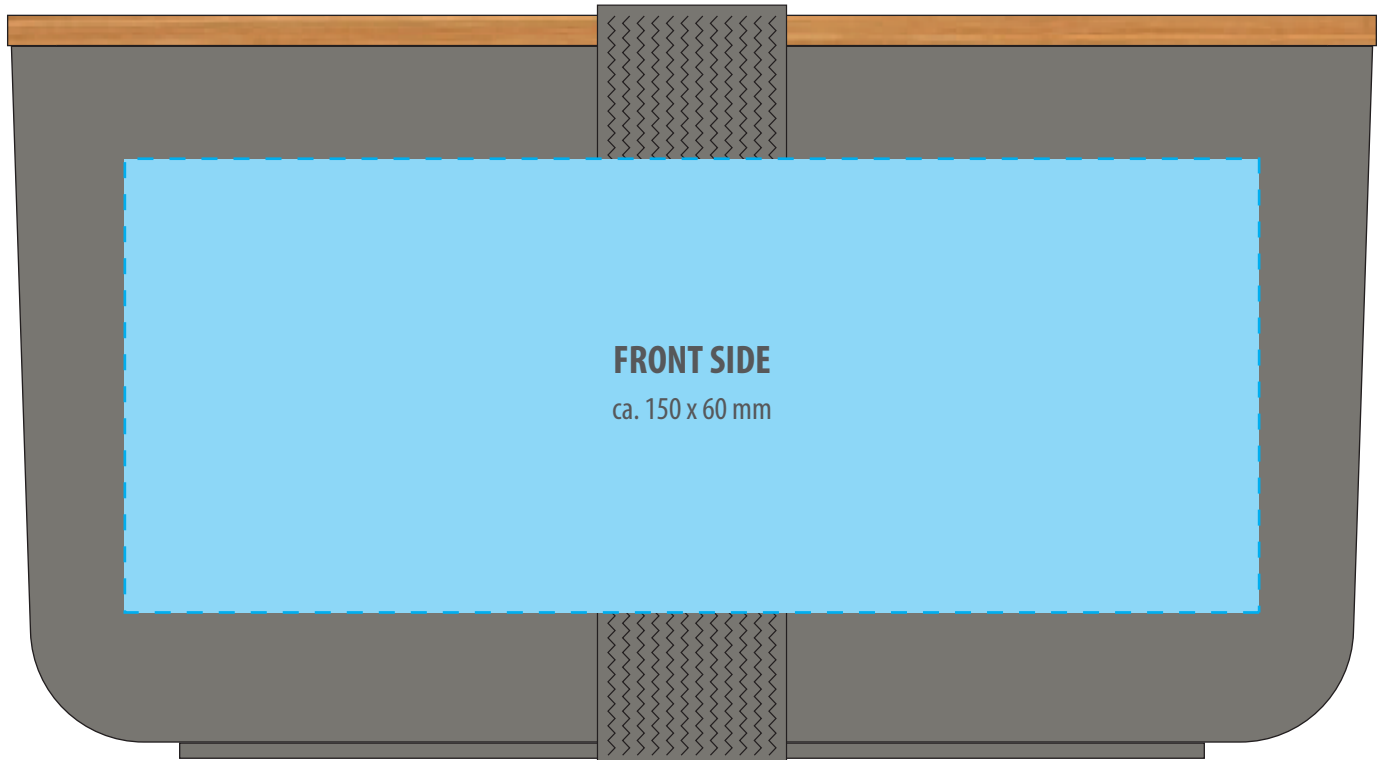

This item is made from a natural product by hand.
Therefore a 100% accuracy of the printing position cannot be guaranteed!

52621 RE98-LAUDAT

Lunch Kit

LID: TOP SIDE

ca. 177 x 115 mm

FRONT SIDE

ca. 150 x 60 mm