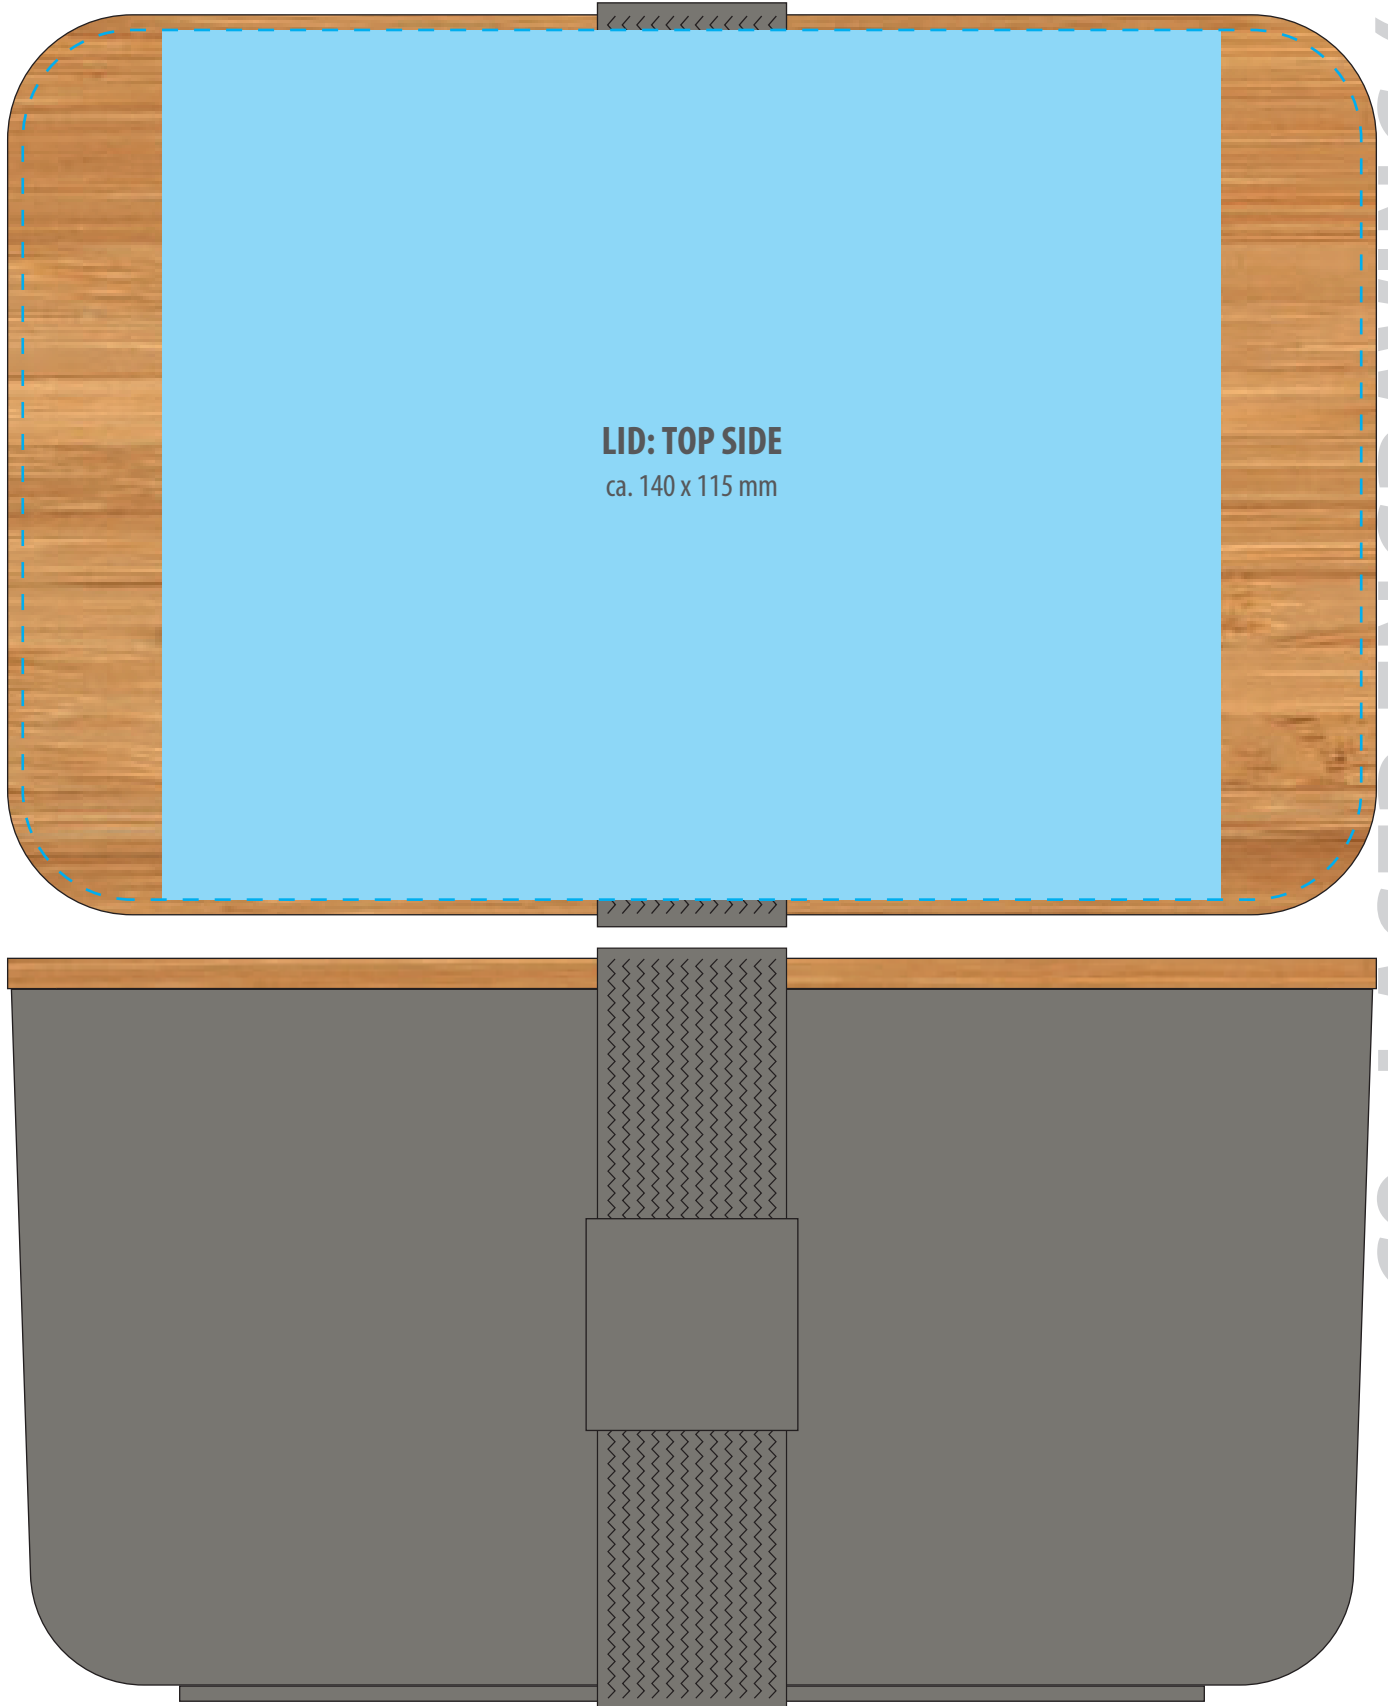

52621 RE98-LAUDAT

Lunch Kit

LID: TOP SIDE

ca. 140 x 115 mm

Dieser Artikel wird aus einem Naturprodukt von Hand angefertigt.
Daher kann eine 100% Standgenauigkeit nicht garantiert werden!

This item is made from a natural product by hand.
Therefore a 100% accuracy of the printing position cannot be guaranteed!

CO₂-LASER ENGRAVING (CO₂)