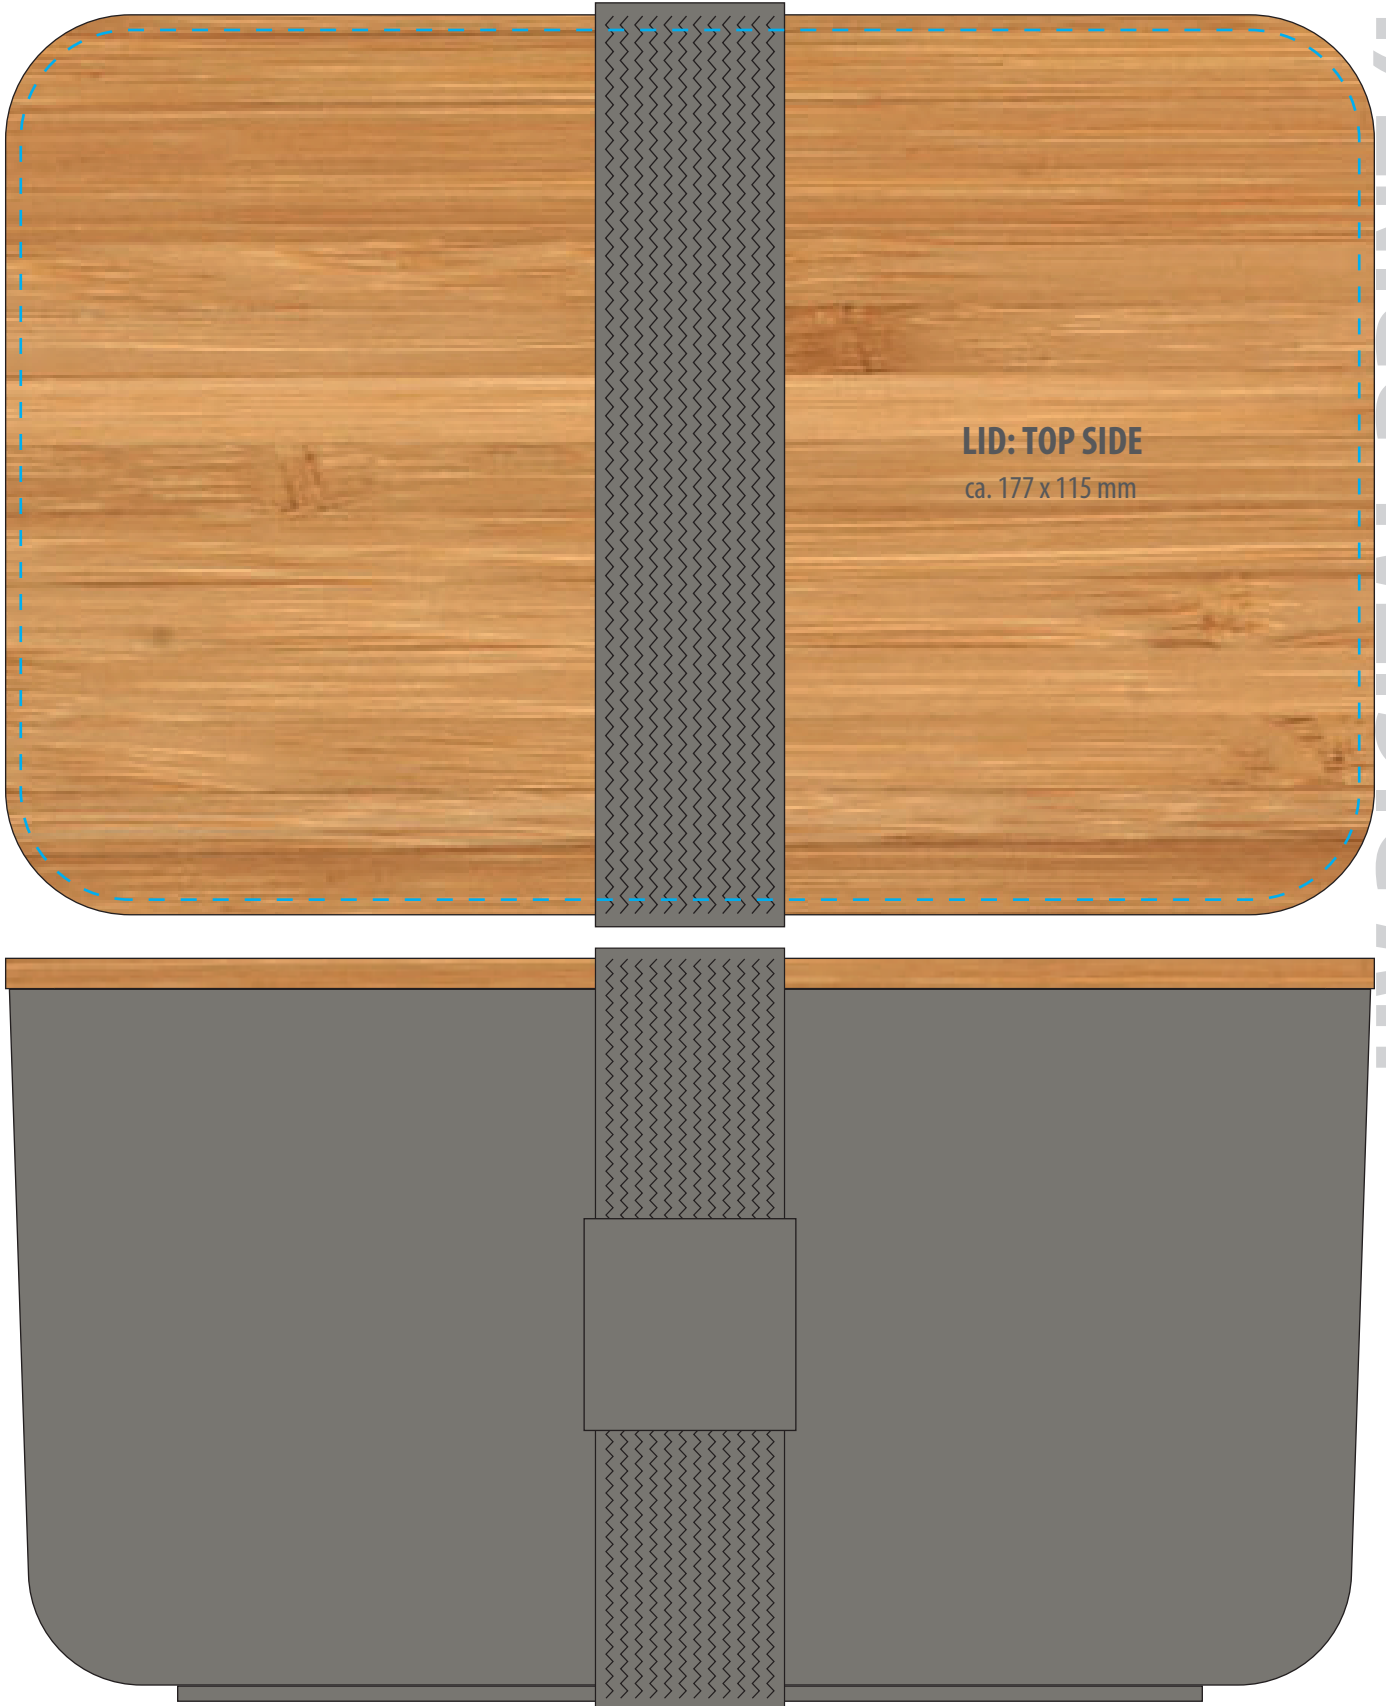

52621 RE98-LAUDAT

Lunch Kit

Printing colors:

CMYK

Dieser Artikel wird aus einem Naturprodukt von Hand angefertigt.
Daher kann eine 100% Standgenauigkeit nicht garantiert werden!

This item is made from a natural product by hand.
Therefore a 100% accuracy of the printing position cannot be guaranteed!

UV DIGITAL PRINT (UVD)