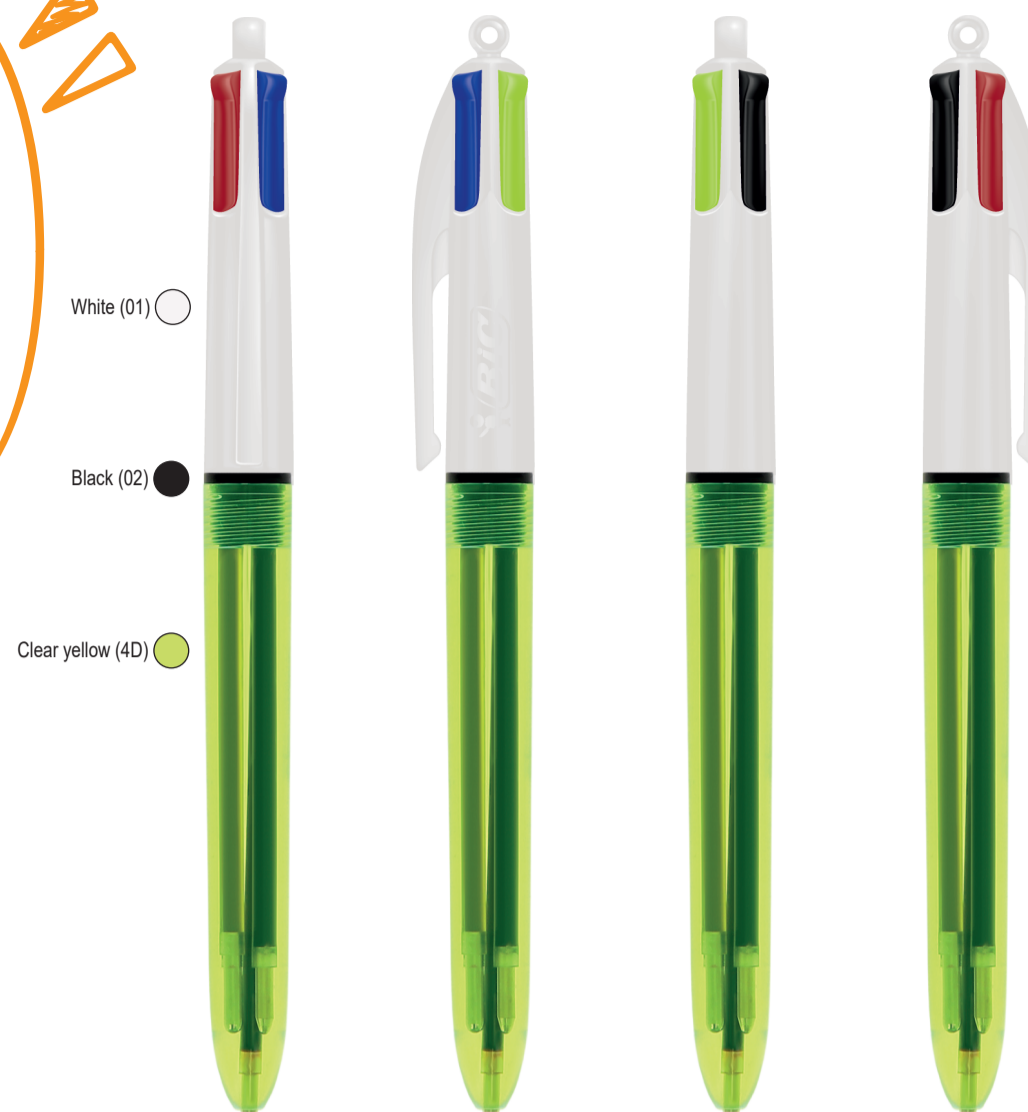

SCREEN PRINTING  
Clip centered: 30 x 43 mm.  
4 colours

SCREEN PRINTING  
Right clip: 30 x 43 mm.  
4 colours

LP clear yellow\_UP white\_RI black

- White (01) ○
- Black (02) ●
- Clear yellow (4D) ●

Our iconic BIC® 4 Colours® is becoming more sustainable, now with 13% less plastic on the upper part! Between June 2023 and June 2024 bear in mind that you may receive your order line with the standard clip or the new clip containing less plastic.

LP white\_UP white\_RI black (Non Std)

- White (01) ○
- Black (02) ●
- White (01) ○

Our iconic BIC® 4 Colours® is becoming more sustainable, now with 13% less plastic on the upper part! Between June 2023 and June 2024 bear in mind that you may receive your order line with the standard clip or the new clip containing less plastic.

BRITEPIX  
Right clip: 5 x 65 mm.

BRITEPIX  
Rear clip: 5 x 65 mm.

BRITEPIX  
Left clip: 5 x 65 mm.

LP clear yellow\_UP white\_RI black

- White (01) ○
- Black (02) ●
- Clear yellow (4D) ●

Our iconic BIC® 4 Colours® is becoming more sustainable, now with 13% less plastic on the upper part! Between June 2023 and June 2024 bear in mind that you may receive your order line with the standard clip or the new clip containing less plastic.

BRITEPIX TEXTURE  
Right clip: 5 x 65 mm.

TEXTURE

BRITEPIX TEXTURE  
Rear clip: 5 x 65 mm.

TEXTURE

BRITEPIX TEXTURE  
Left clip: 5 x 65 mm.

LP clear yellow\_UP white\_RI black

- White (01) ○
- Black (02) ●
- Clear yellow (4D) ●