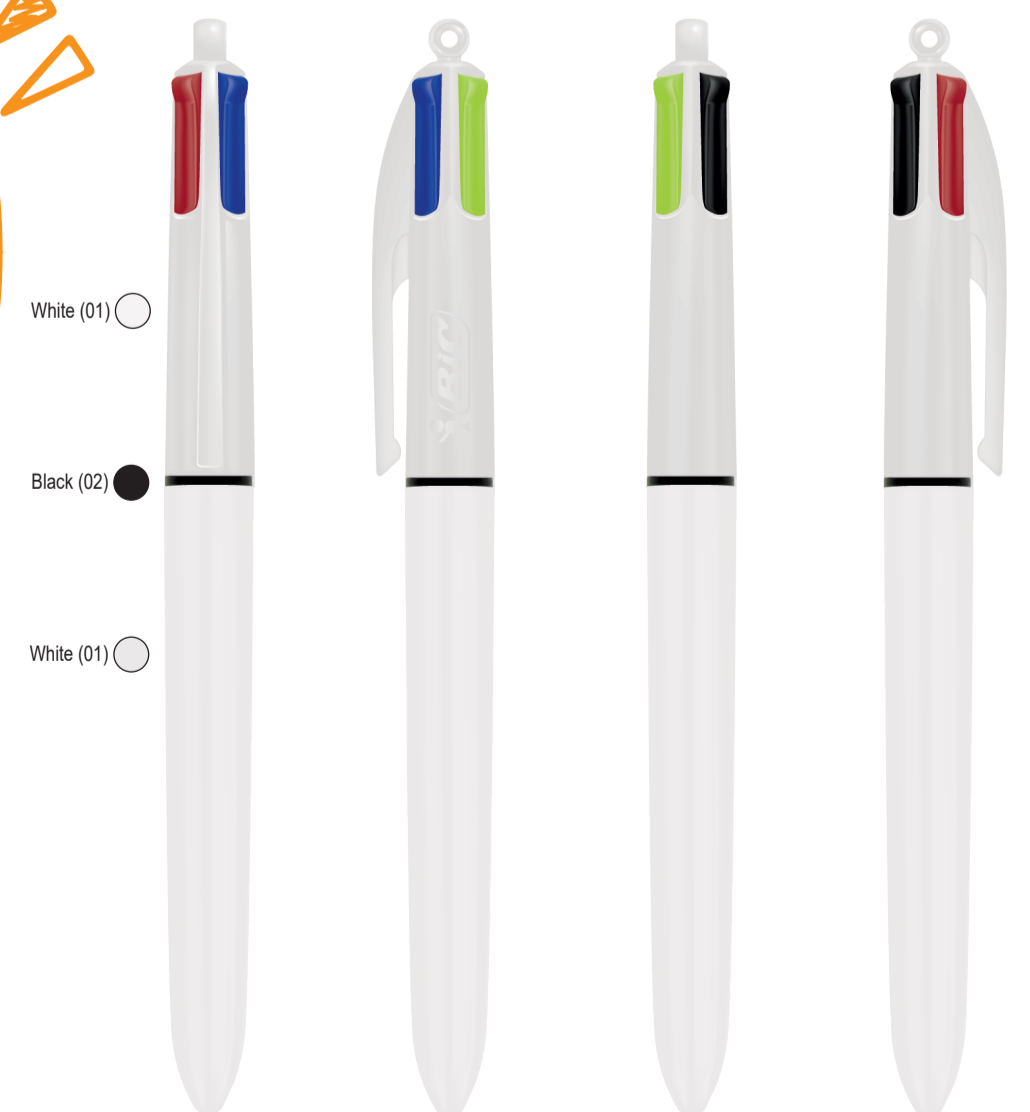

LP white_UP white_RI black (Non Std)

- White (01) ○
- Black (02) ●
- White (01) ○

Our iconic BIC® 4 Colours® is becoming more sustainable, now with 13% less plastic on the upper part! Between June 2023 and June 2024 bear in mind that you may receive your order line with the standard clip or the new clip containing less plastic.