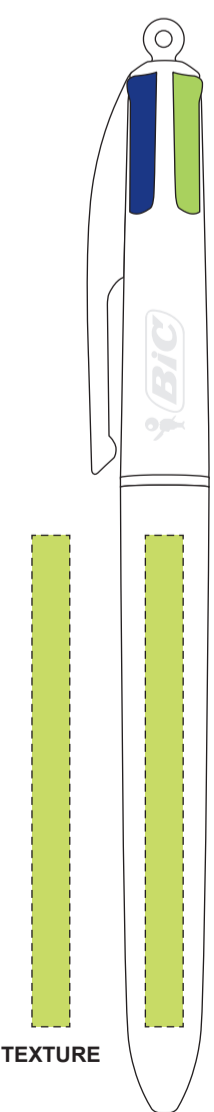

SCREEN PRINTING  
Clip centered: 30 x 43 mm.  
4 colours

SCREEN PRINTING  
Right clip: 30 x 43 mm.  
4 colours

LP clear yellow\_UP white\_RI black

- White (01) ○
- Black (02) ●
- Clear yellow (4D) ●

Our iconic BIC® 4 Colours® is becoming more sustainable, now with 13% less plastic on the upper part! Between June 2023 and June 2024 bear in mind that you may receive your order line with the standard clip or the new clip containing less plastic.

LP white\_UP white\_RI black (Non Std)

- White (01) ○
- Black (02) ●
- White (01) ○

Our iconic BIC® 4 Colours® is becoming more sustainable, now with 13% less plastic on the upper part! Between June 2023 and June 2024 bear in mind that you may receive your order line with the standard clip or the new clip containing less plastic.

BRITEPIX  
Right clip: 5 x 65 mm.

BRITEPIX  
Rear clip: 5 x 65 mm.

BRITEPIX  
Left clip: 5 x 65 mm.

LP clear yellow\_UP white\_RI black

- White (01) ○
- Black (02) ●
- Clear yellow (4D) ●

Our iconic BIC® 4 Colours® is becoming more sustainable, now with 13% less plastic on the upper part! Between June 2023 and June 2024 bear in mind that you may receive your order line with the standard clip or the new clip containing less plastic.

BRITEPIX TEXTURE  
Right clip: 5 x 65 mm.

TEXTURE

BRITEPIX TEXTURE  
Rear clip: 5 x 65 mm.

TEXTURE

BRITEPIX TEXTURE  
Left clip: 5 x 65 mm.

LP clear yellow\_UP white\_RI black

- White (01) ○
- Black (02) ●
- Clear yellow (4D) ●