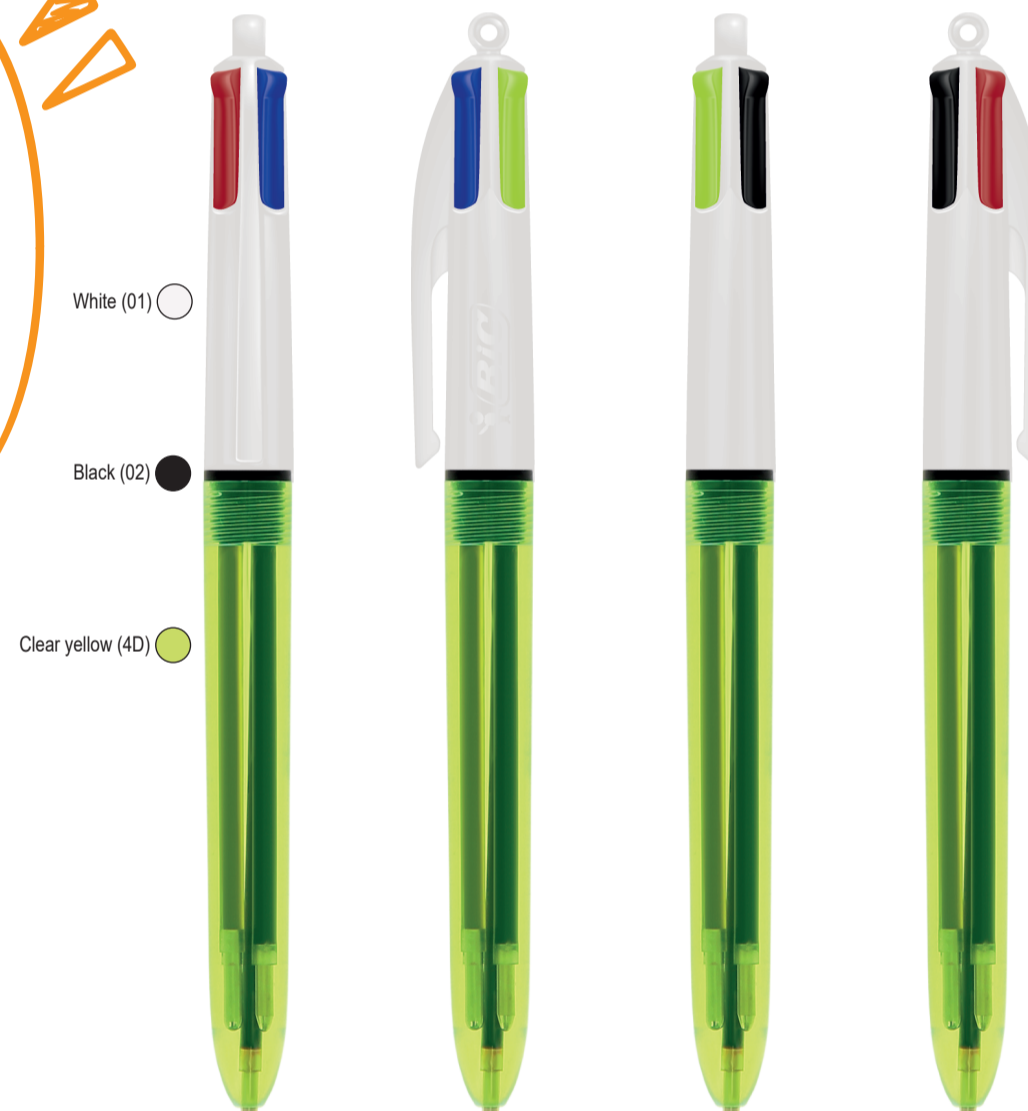

SCREEN PRINTING  
Clip centered: 30 x 43 mm.  
4 colours

SCREEN PRINTING  
Right clip: 30 x 43 mm.  
4 colours

LP clear yellow\_UP white\_RI black

- White (01) ○
- Black (02) ●
- Clear yellow (4D) ●

Our iconic BIC® 4 Colours® is becoming more sustainable, now with 13% less plastic on the upper part! Between June 2023 and June 2024 bear in mind that you may receive your order line with the standard clip or the new clip containing less plastic.

BRITEPIX  
Right clip: 5 x 65 mm.

BRITEPIX  
Rear clip: 5 x 65 mm.

BRITEPIX  
Left clip: 5 x 65 mm.

LP clear yellow\_UP white\_RI black

- White (01) ○
- Black (02) ●
- Clear yellow (4D) ●

Our iconic BIC® 4 Colours® is becoming more sustainable, now with 13% less plastic on the upper part! Between June 2023 and June 2024 bear in mind that you may receive your order line with the standard clip or the new clip containing less plastic.

LP white\_UP white\_RI black (Non Std)

- White (01) ○
- Black (02) ●
- White (01) ○

Our iconic BIC® 4 Colours® is becoming more sustainable, now with 13% less plastic on the upper part! Between June 2023 and June 2024 bear in mind that you may receive your order line with the standard clip or the new clip containing less plastic.

BRITEPIX TEXTURE  
Right clip: 5 x 65 mm.

TEXTURE

BRITEPIX TEXTURE  
Rear clip: 5 x 65 mm.

TEXTURE

BRITEPIX TEXTURE  
Left clip: 5 x 65 mm.

LP clear yellow\_UP white\_RI black

- White (01) ○
- Black (02) ●
- Clear yellow (4D) ●