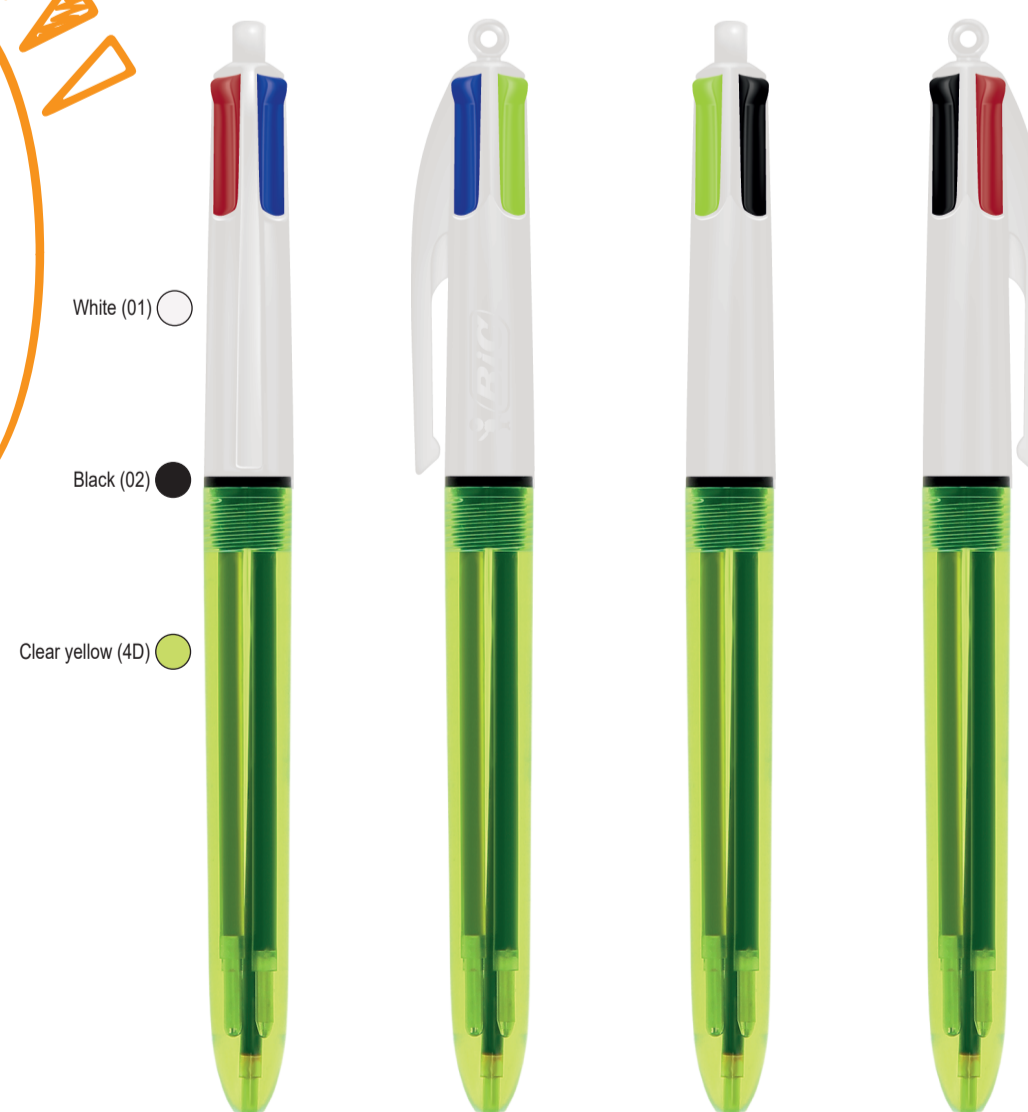

SCREEN PRINTING  
Clip centered: 30 x 43 mm.  
4 colours

SCREEN PRINTING  
Right clip: 30 x 43 mm.  
4 colours

LP clear yellow\_UP white\_RI black

- White (01) ○
- Black (02) ●
- Clear yellow (4D) ●

Our iconic BIC® 4 Colours® is becoming more sustainable, now with 13% less plastic on the upper part! Between June 2023 and June 2024 bear in mind that you may receive your order line with the standard clip or the new clip containing less plastic.

BRITEPIX  
Right clip: 5 x 65 mm.

BRITEPIX  
Rear clip: 5 x 65 mm.

BRITEPIX  
Left clip: 5 x 65 mm.

LP clear yellow\_UP white\_RI black

- White (01) ○
- Black (02) ●
- Clear yellow (4D) ●

Our iconic BIC® 4 Colours® is becoming more sustainable, now with 13% less plastic on the upper part! Between June 2023 and June 2024 bear in mind that you may receive your order line with the standard clip or the new clip containing less plastic.

BRITEPIX TEXTURE  
Right clip: 5 x 65 mm.

TEXTURE

BRITEPIX TEXTURE  
Rear clip: 5 x 65 mm.

TEXTURE

BRITEPIX TEXTURE  
Left clip: 5 x 65 mm.

LP clear yellow\_UP white\_RI black

- White (01) ○
- Black (02) ●
- Clear yellow (4D) ●

Our iconic BIC® 4 Colours® is becoming more sustainable, now with 13% less plastic on the upper part! Between June 2023 and June 2024 bear in mind that you may receive your order line with the standard clip or the new clip containing less plastic.