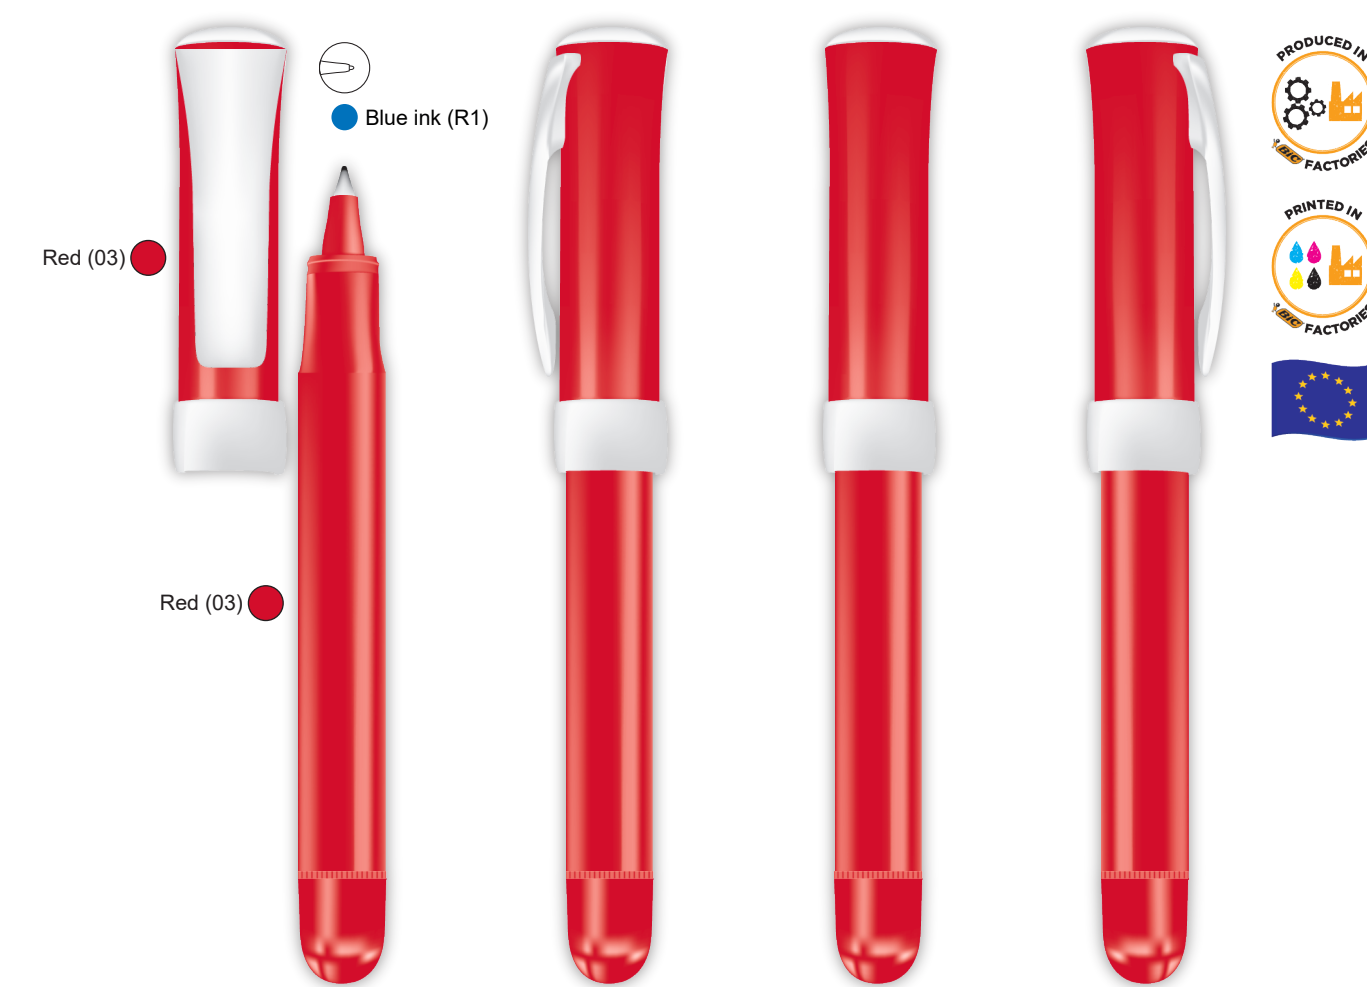

White / Red / Black Ink

White / Grey / Blue Ink

White / Dark Blue / Blue Ink

White / Green / Blue Ink

White / Yellow / Blue Ink

White / Light Blue / Blue Ink

White / Black / Black Ink

Clear dark blue / White / Blue Ink

Red / Red / Black Ink

Blue IN_BA Red_CA red

Black / Black / Black Ink

Dark blue / Dark blue / Blue Ink

Black IN_CMade BA_CMade CA

Blue IN_CMade BA_CMade CA

PAD PRINTING
Clip: 11 x 38 mm.
2 colours

SCREEN PRINTING
Clip centered: 25 x 35 mm.
2 colours

BRITEPIX
Clip: 11 x 41 mm.

SCREEN PRINTING
Clip centered: 25 x 35 mm.
2 colours

BRITEPIX TEXTURE
Clip: 11 x 41 mm.

TEXTURE

SCREEN PRINTING
Clip centered: 25 x 35 mm.
2 colours