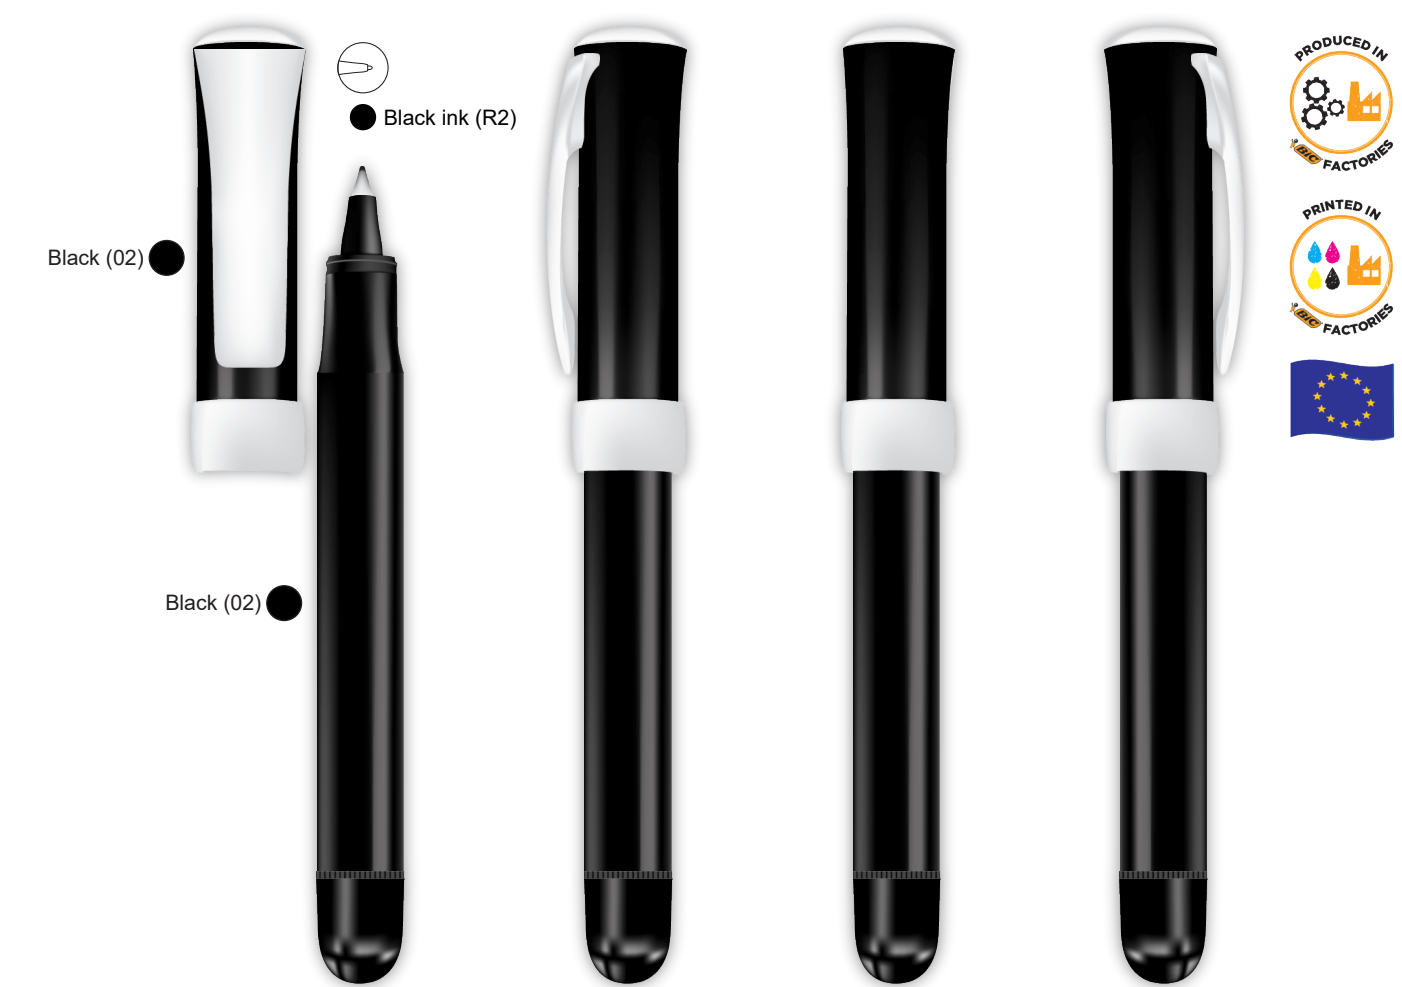

White / Red / Black Ink

White / Grey / Blue Ink

White / Dark Blue / Blue Ink

White / Green / Blue Ink

White / Yellow / Blue Ink

White / Light Blue / Blue Ink

White / Black / Black Ink

Clear dark blue / White / Blue Ink

Red / Red / Black Ink

Blue IN_BA Red_CA red

Black / Black / Black Ink

Dark blue / Dark blue / Blue Ink

Black IN_CMade BA_CMade CA

Blue IN_CMade BA_CMade CA

PAD PRINTING
Clip: 11 x 38 mm.
2 colours

SCREEN PRINTING
Clip centered: 25 x 35 mm.
2 colours

BRITEPIX
Clip: 11 x 41 mm.

SCREEN PRINTING
Clip centered: 25 x 35 mm.
2 colours

BRITEPIX TEXTURE
Clip: 11 x 41 mm.

TEXTURE

SCREEN PRINTING
Clip centered: 25 x 35 mm.
2 colours