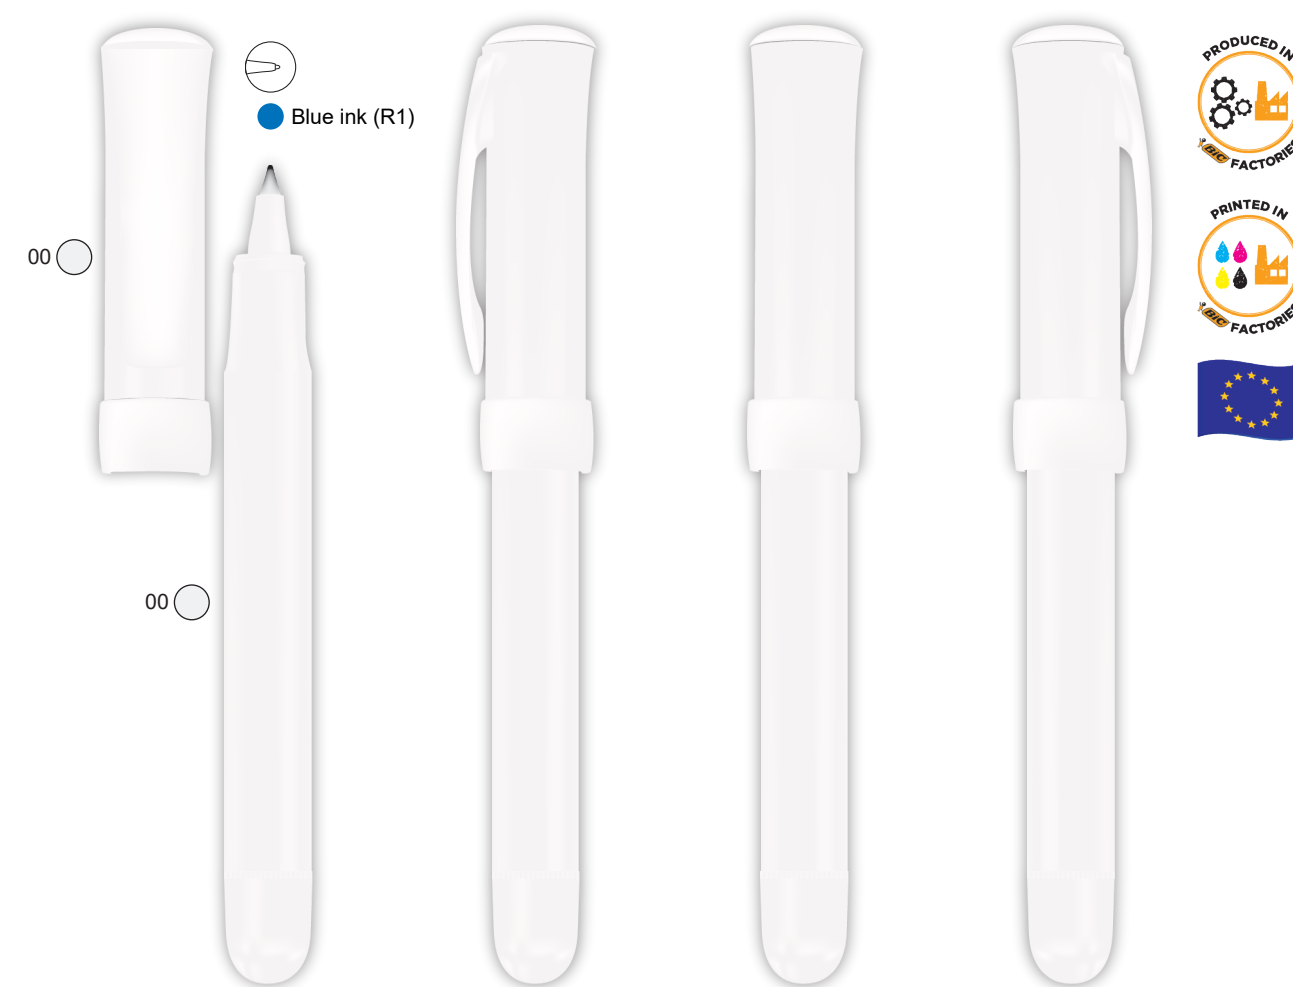

Red / Red / Black Ink

Blue IN_BA Red_CA red

Black / Black / Black Ink

Dark blue / Dark blue / Blue Ink

Black IN_CMade BA_CMade CA

Blue IN_CMade BA_CMade CA

PAD PRINTING
Clip: 11 x 38 mm.
2 colours

SCREEN PRINTING
Clip centered: 25 x 35 mm.
2 colours

BRITEPIX
Clip: 11 x 41 mm.

SCREEN PRINTING
Clip centered: 25 x 35 mm.
2 colours

BRITEPIX TEXTURE
Clip: 11 x 41 mm.

TEXTURE

SCREEN PRINTING
Clip centered: 25 x 35 mm.
2 colours