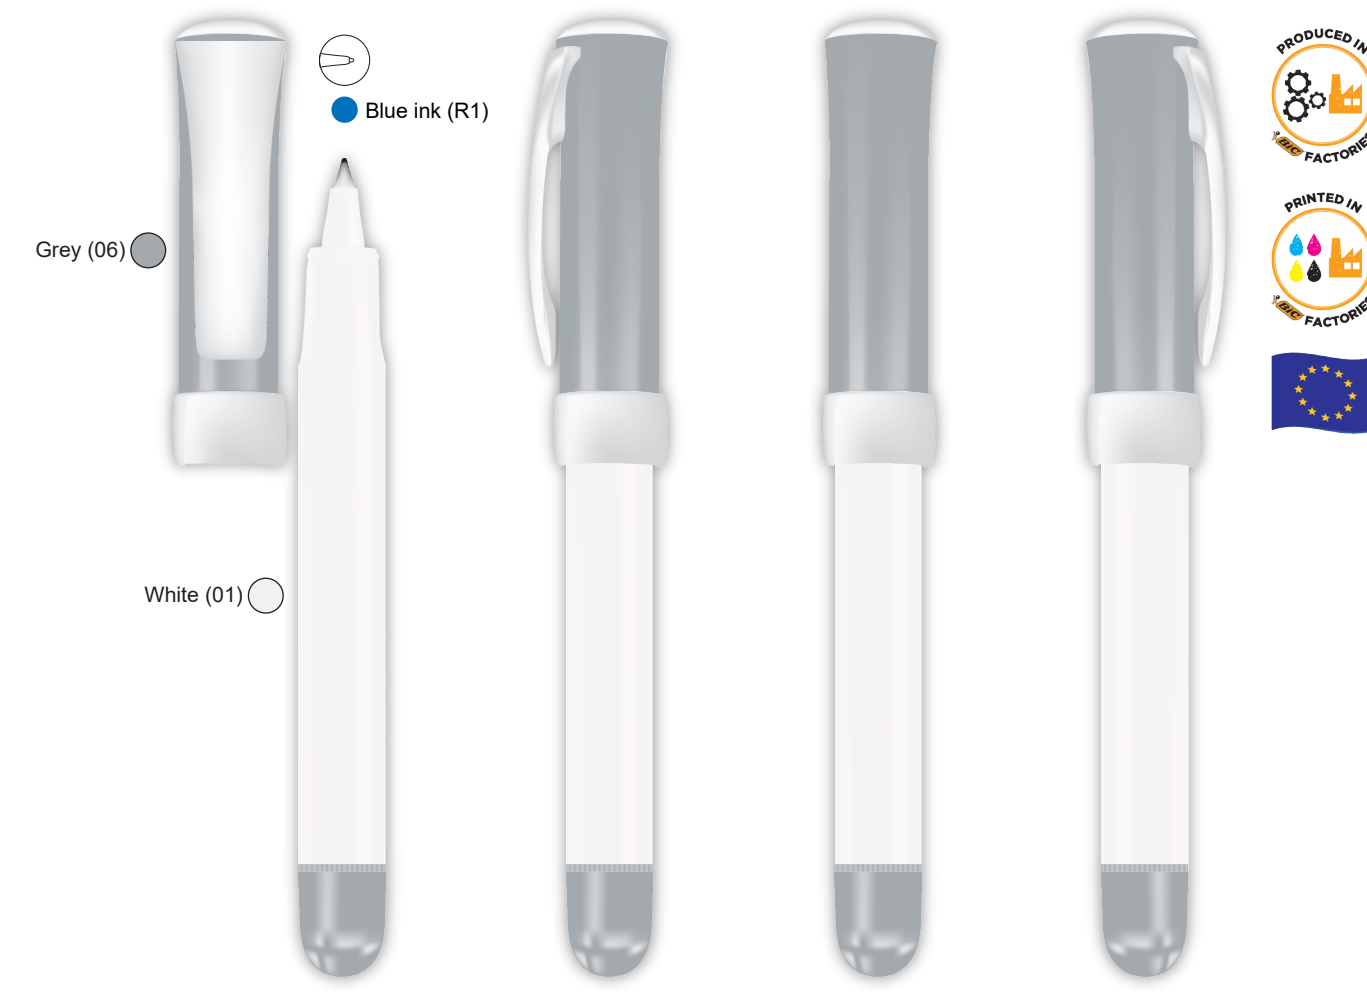

White / Red / Black Ink

White / Grey / Blue Ink

White / Dark Blue / Blue Ink

White / Green / Blue Ink

White / Yellow / Blue Ink

White / Light Blue / Blue Ink

White / Black / Black Ink

Clear dark blue / White / Blue Ink

Red / Red / Black Ink

Blue IN_BA Red_CA red

Black / Black / Black Ink

Dark blue / Dark blue / Blue Ink

Black IN_CMade BA_CMade CA

Blue IN_CMade BA_CMade CA

PAD PRINTING
Clip: 11 x 38 mm.
2 colours

SCREEN PRINTING
Clip centered: 25 x 35 mm.
2 colours

BRITEPIX
Clip: 11 x 41 mm.

SCREEN PRINTING
Clip centered: 25 x 35 mm.
2 colours

BRITEPIX TEXTURE
Clip: 11 x 41 mm.

TEXTURE

SCREEN PRINTING
Clip centered: 25 x 35 mm.
2 colours