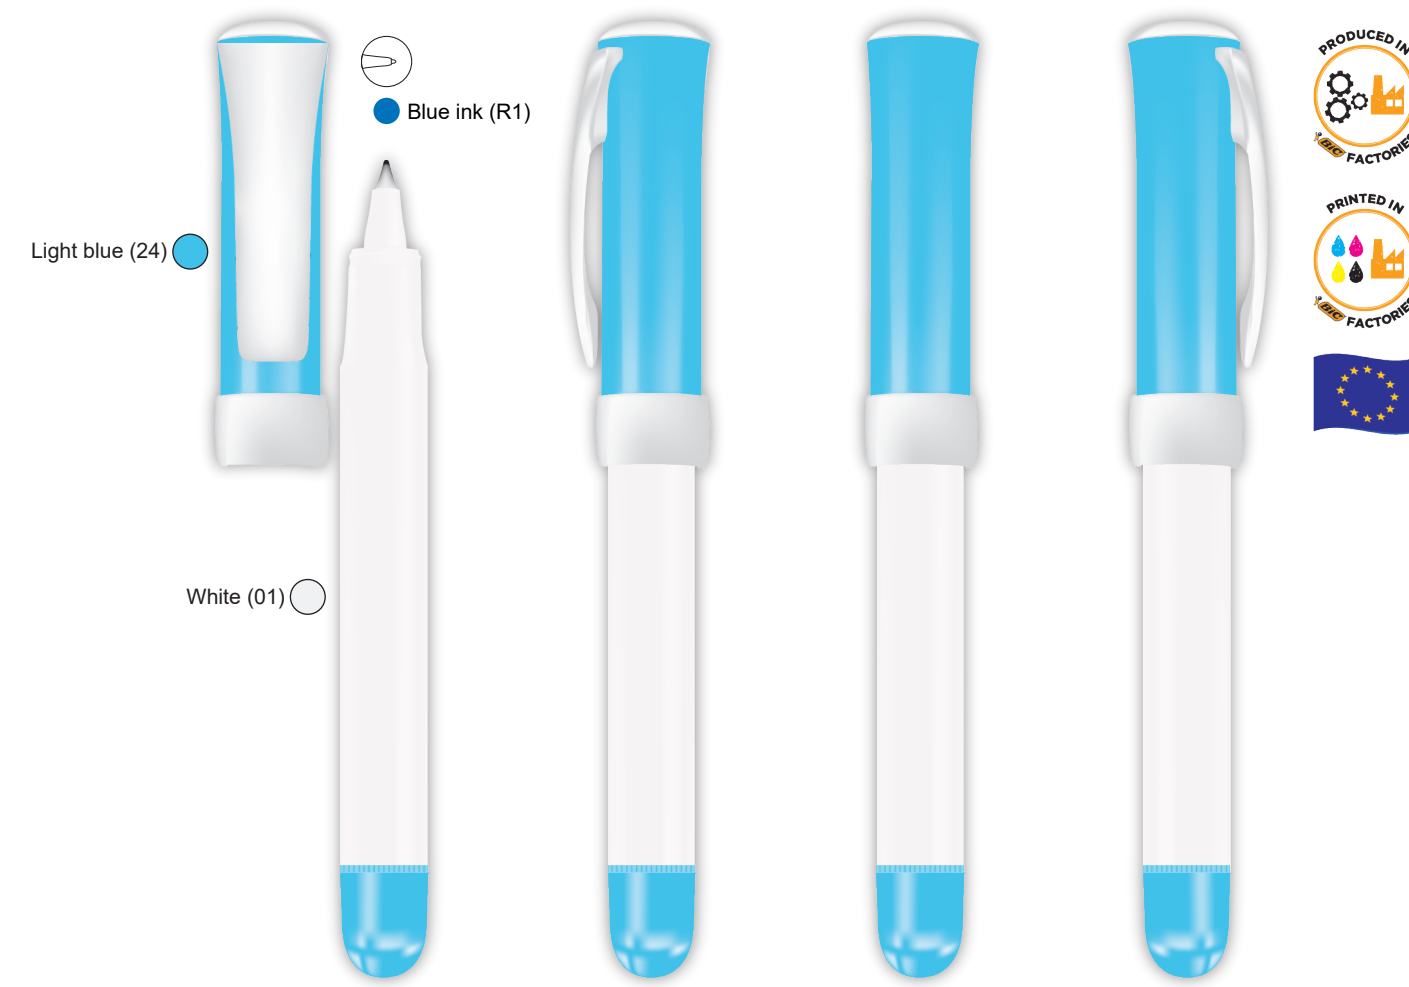

White / Red / Black Ink

White / Grey / Blue Ink

White / Dark Blue / Blue Ink

White / Green / Blue Ink

White / Yellow / Blue Ink

White / Light Blue / Blue Ink

White / Black / Black Ink

Clear dark blue / White / Blue Ink

Red / Red / Black Ink

Blue IN_BA Red_CA red

Black / Black / Black Ink

Dark blue / Dark blue / Blue Ink

Black IN_CMade BA_CMade CA

Blue IN_CMade BA_CMade CA

PAD PRINTING
Clip: 11 x 38 mm.
2 colours

SCREEN PRINTING
Clip centered: 25 x 35 mm.
2 colours

BRITEPIX
Clip: 11 x 41 mm.

SCREEN PRINTING
Clip centered: 25 x 35 mm.
2 colours

BRITEPIX TEXTURE
Clip: 11 x 41 mm.

TEXTURE

SCREEN PRINTING
Clip centered: 25 x 35 mm.
2 colours