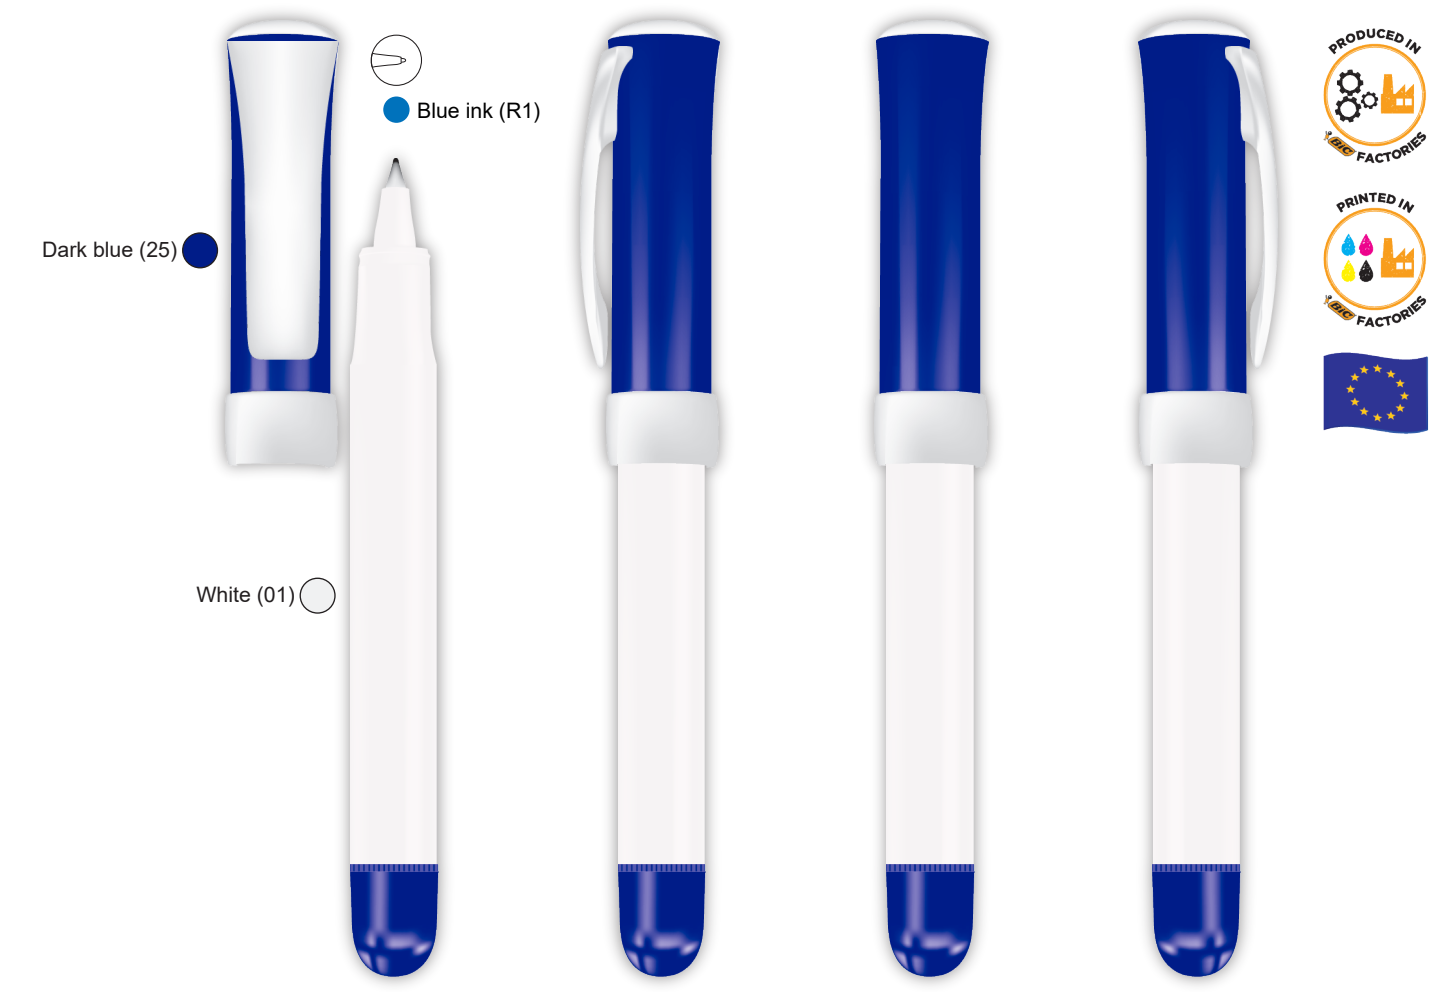

White / Red / Black Ink

White / Grey / Blue Ink

White / Dark Blue / Blue Ink

White / Green / Blue Ink

White / Yellow / Blue Ink

White / Light Blue / Blue Ink

White / Black / Black Ink

Clear dark blue / White / Blue Ink

Red / Red / Black Ink

Blue IN_BA Red_CA red

Black / Black / Black Ink

Dark blue / Dark blue / Blue Ink

Black IN_CMade BA_CMade CA

Blue IN_CMade BA_CMade CA

PAD PRINTING
Clip: 11 x 38 mm.
2 colours

SCREEN PRINTING
Clip centered: 25 x 35 mm.
2 colours

BRITEPIX
Clip: 11 x 41 mm.

SCREEN PRINTING
Clip centered: 25 x 35 mm.
2 colours

BRITEPIX TEXTURE
Clip: 11 x 41 mm.

TEXTURE

SCREEN PRINTING
Clip centered: 25 x 35 mm.
2 colours