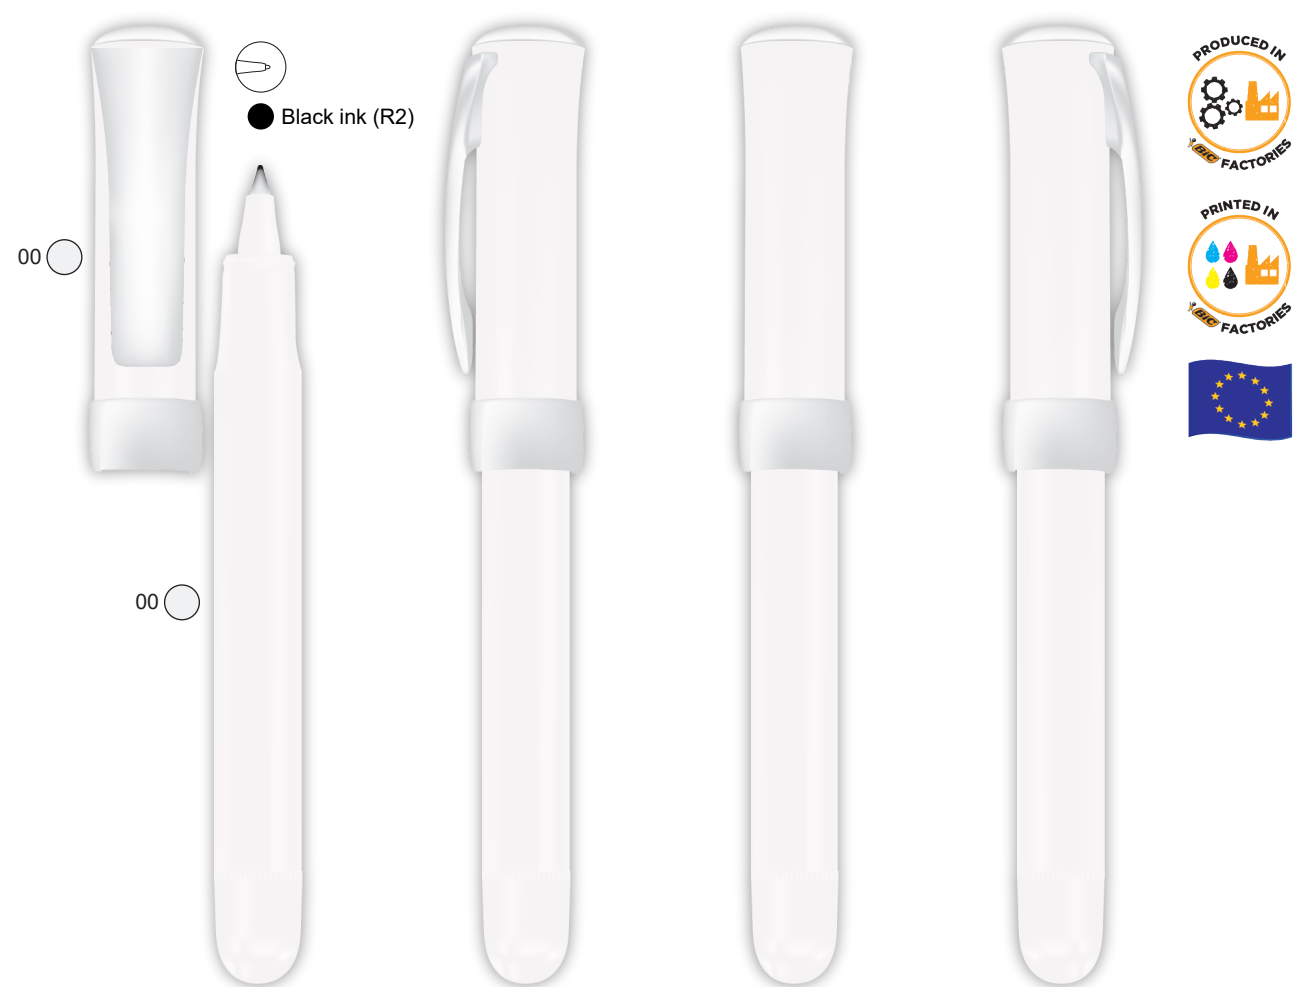

Red / Red / Black Ink

Blue IN_BA Red_CA red

Black / Black / Black Ink

Dark blue / Dark blue / Blue Ink

Black IN_CMade BA_CMade CA

Blue IN_CMade BA_CMade CA

PAD PRINTING
Clip: 11 x 38 mm.
2 colours

SCREEN PRINTING
Clip centered: 25 x 35 mm.
2 colours

BRITEPIX
Clip: 11 x 41 mm.

SCREEN PRINTING
Clip centered: 25 x 35 mm.
2 colours

BRITEPIX TEXTURE
Clip: 11 x 41 mm.

TEXTURE

SCREEN PRINTING
Clip centered: 25 x 35 mm.
2 colours