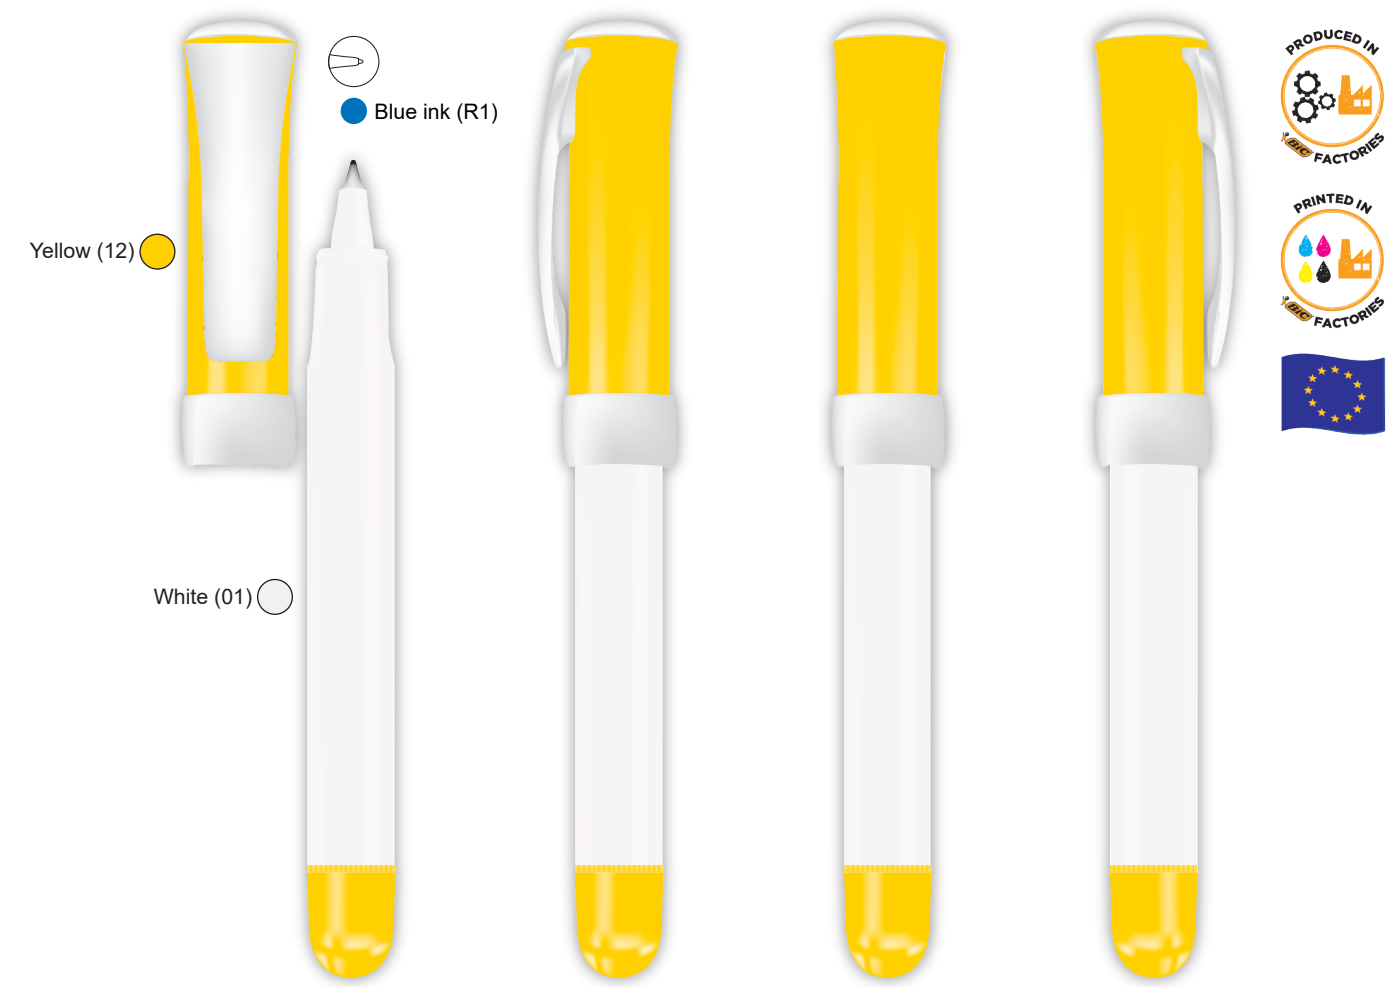

White / Red / Black Ink

White / Grey / Blue Ink

White / Dark Blue / Blue Ink

White / Green / Blue Ink

White / Yellow / Blue Ink

White / Light Blue / Blue Ink

White / Black / Black Ink

Clear dark blue / White / Blue Ink

Red / Red / Black Ink

Blue IN_BA Red_CA red

Black / Black / Black Ink

Dark blue / Dark blue / Blue Ink

Black IN_CMade BA_CMade CA

Blue IN_CMade BA_CMade CA

PAD PRINTING
Clip: 11 x 38 mm.
2 colours

SCREEN PRINTING
Clip centered: 25 x 35 mm.
2 colours

BRITEPIX
Clip: 11 x 41 mm.

SCREEN PRINTING
Clip centered: 25 x 35 mm.
2 colours

BRITEPIX TEXTURE
Clip: 11 x 41 mm.

TEXTURE

SCREEN PRINTING
Clip centered: 25 x 35 mm.
2 colours