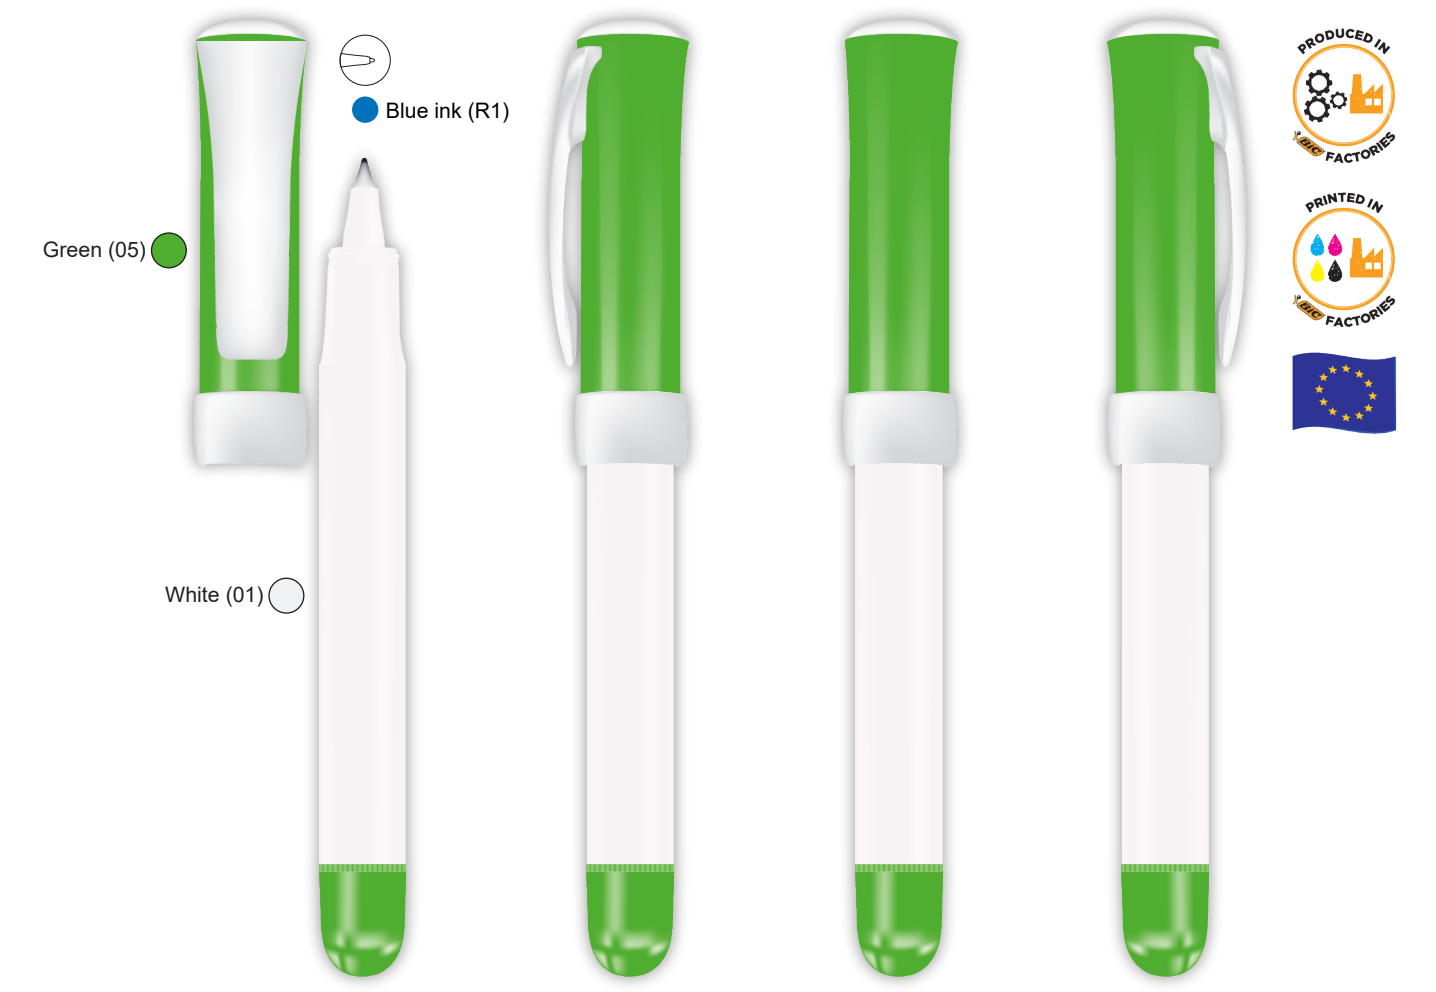

White / Red / Black Ink

White / Grey / Blue Ink

White / Dark Blue / Blue Ink

White / Green / Blue Ink

White / Yellow / Blue Ink

White / Light Blue / Blue Ink

White / Black / Black Ink

Clear dark blue / White / Blue Ink

Red / Red / Black Ink

Blue IN_BA Red_CA red

Black / Black / Black Ink

Dark blue / Dark blue / Blue Ink

Black IN_CMade BA_CMade CA

Blue IN_CMade BA_CMade CA

PAD PRINTING
Clip: 11 x 38 mm.
2 colours

SCREEN PRINTING
Clip centered: 25 x 35 mm.
2 colours

BRITEPIX
Clip: 11 x 41 mm.

SCREEN PRINTING
Clip centered: 25 x 35 mm.
2 colours

BRITEPIX TEXTURE
Clip: 11 x 41 mm.

TEXTURE

SCREEN PRINTING
Clip centered: 25 x 35 mm.
2 colours