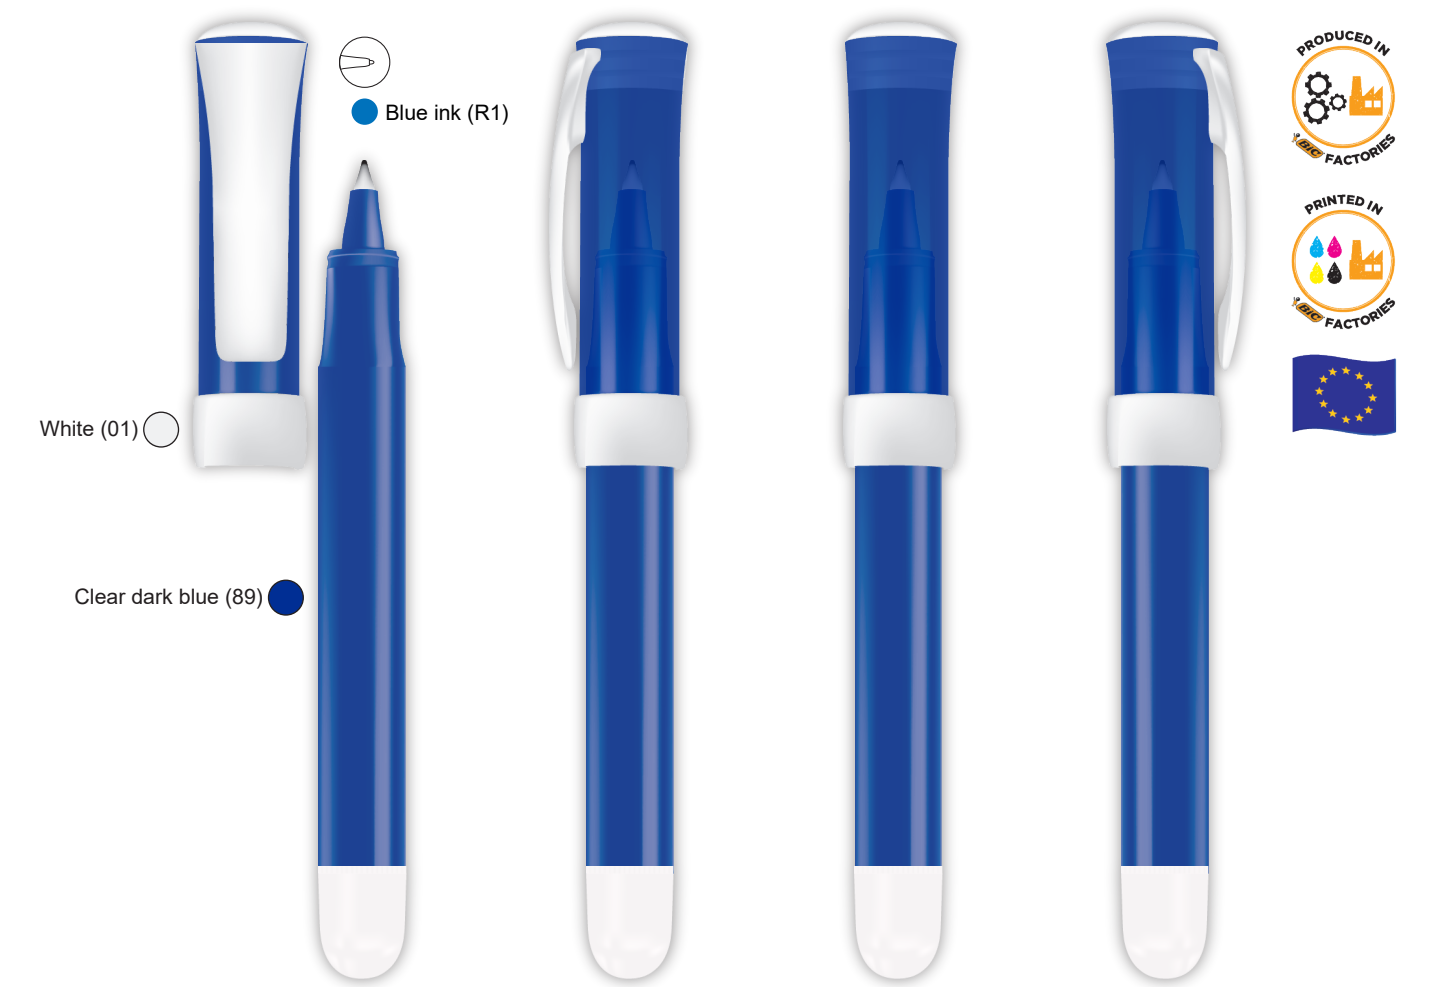

White / Red / Black Ink

White / Grey / Blue Ink

White / Dark Blue / Blue Ink

White / Green / Blue Ink

White / Yellow / Blue Ink

White / Light Blue / Blue Ink

White / Black / Black Ink

Clear dark blue / White / Blue Ink

Red / Red / Black Ink

Blue IN_BA Red_CA red

Black / Black / Black Ink

Dark blue / Dark blue / Blue Ink

Black IN_CMade BA_CMade CA

Blue IN_CMade BA_CMade CA

PAD PRINTING
Clip: 11 x 38 mm.
2 colours

SCREEN PRINTING
Clip centered: 25 x 35 mm.
2 colours

BRITEPIX
Clip: 11 x 41 mm.

SCREEN PRINTING
Clip centered: 25 x 35 mm.
2 colours

BRITEPIX TEXTURE
Clip: 11 x 41 mm.

TEXTURE

SCREEN PRINTING
Clip centered: 25 x 35 mm.
2 colours