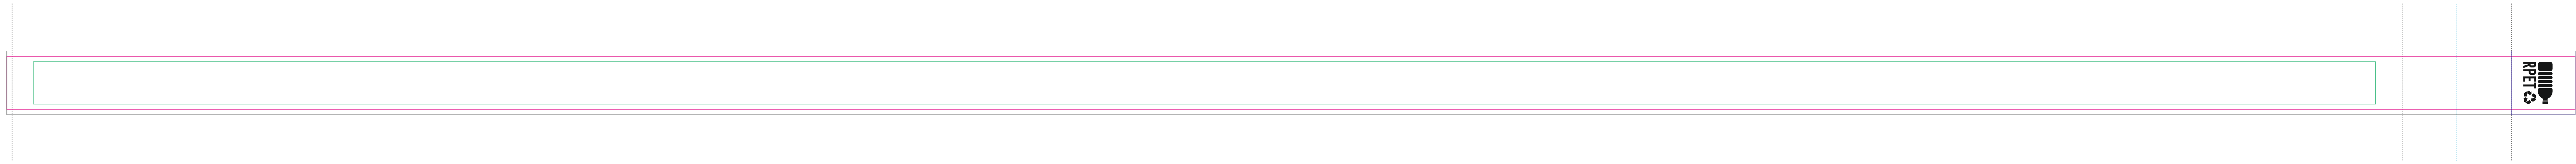

PASS HOLDER:

FRONT

BACK

The relative position of the graphics on the back side of the ribbon may differ from the front side!

resolution: min. 300 DPI
colours: CMYK
formats: TIFF, PDF, EPS, AI, CDR

The green line indicates the area all non-background object-texts, logos, etc.
The pink outline the maximum size of graphic visible on the product.
The black line indicates the size of the required graphics including bleed.
The blue line the size of the required graphics including bleed and fold.

resolution: min. 300 DPI
colours: CMYK
formats: TIFF, PDF, EPS, AI, CDR

The green line indicates the area all non-background object-texts, logos, etc.
The pink outline the maximum size of graphic visible on the product.
The black line indicates the size of the required graphics including bleed.
The blue line the size of the required graphics including bleed and fold.

+24 mm seam by the small strip with background colour