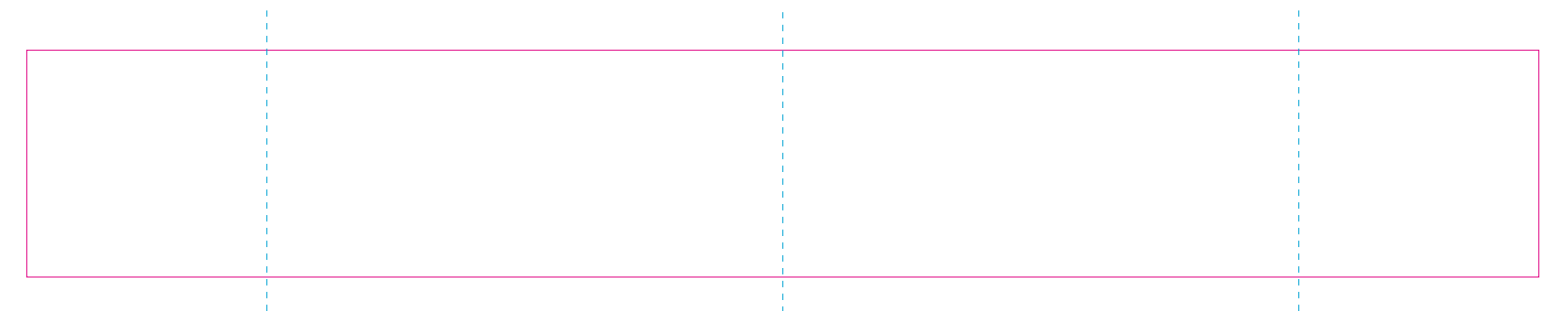

RUV

RS

ER 2

ER 1

— Edge of graphics

- - - centerlines

resolution: min. 300 DPI
colours: CMYK
formats: TIFF, PDF, EPS, AI, CDR

The pink outline the maximum size of graphic visible on the product.
The blue dash line indicates the center line of the left, right and middle side of object.