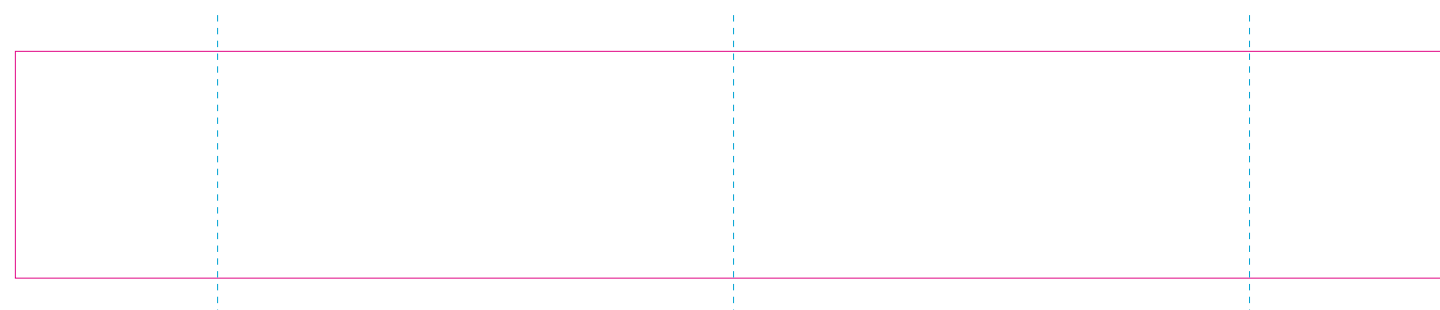

RUV

RS

ER 2

ER 1

— Edge of graphics

- - - centerlines

resolution: min. 300 DPI
colours: CMYK
formats: TIFF, PDF, EPS, AI, CDR

The pink outline the maximum size of graphic visible on the product.
The blue dash line indicates the center line of the left, right and middle side of object.