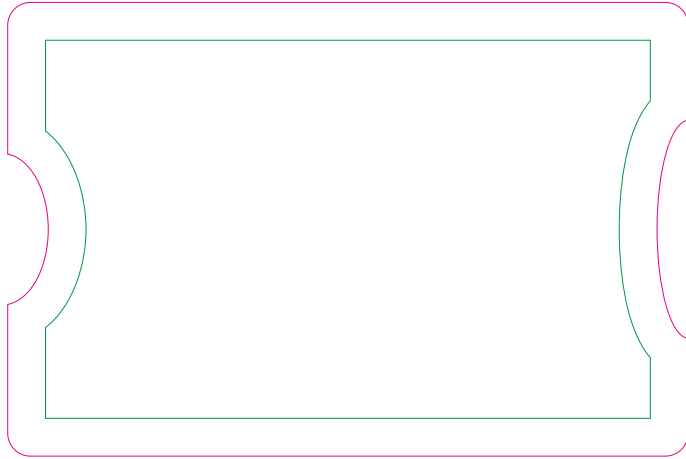

FRONT

BACK

— Margin
— Edge of product

resolution: min. 300 DPI
colours: CMYK
formats: TIFF, PDF, EPS, AI, CDR

The green line indicates the area all non-background object-texts, logos, etc.
The pink outline the maximum size of graphic visible on the product.